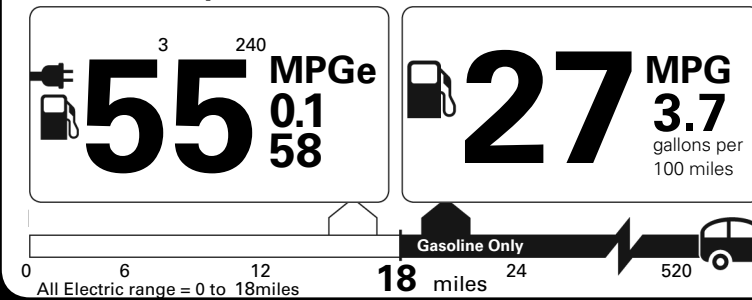

Destination Charge

Total Suggested Retail Price:

\$ 70,250.00

750.00

1,500.00

645.00

685.00

800.00

995.00

\$ 75,625.00

Fuel Economy and Environment

Plug-In Hybrid Vehicle
Electricity-Gasoline

Fuel Economy Standard SUV 4WD range from 13 to 101 MPGe. The best vehicle rates 141 MPGe.

You **save**

\$ 0

in fuel costs
over 5 years
compared to the
average new vehicle.